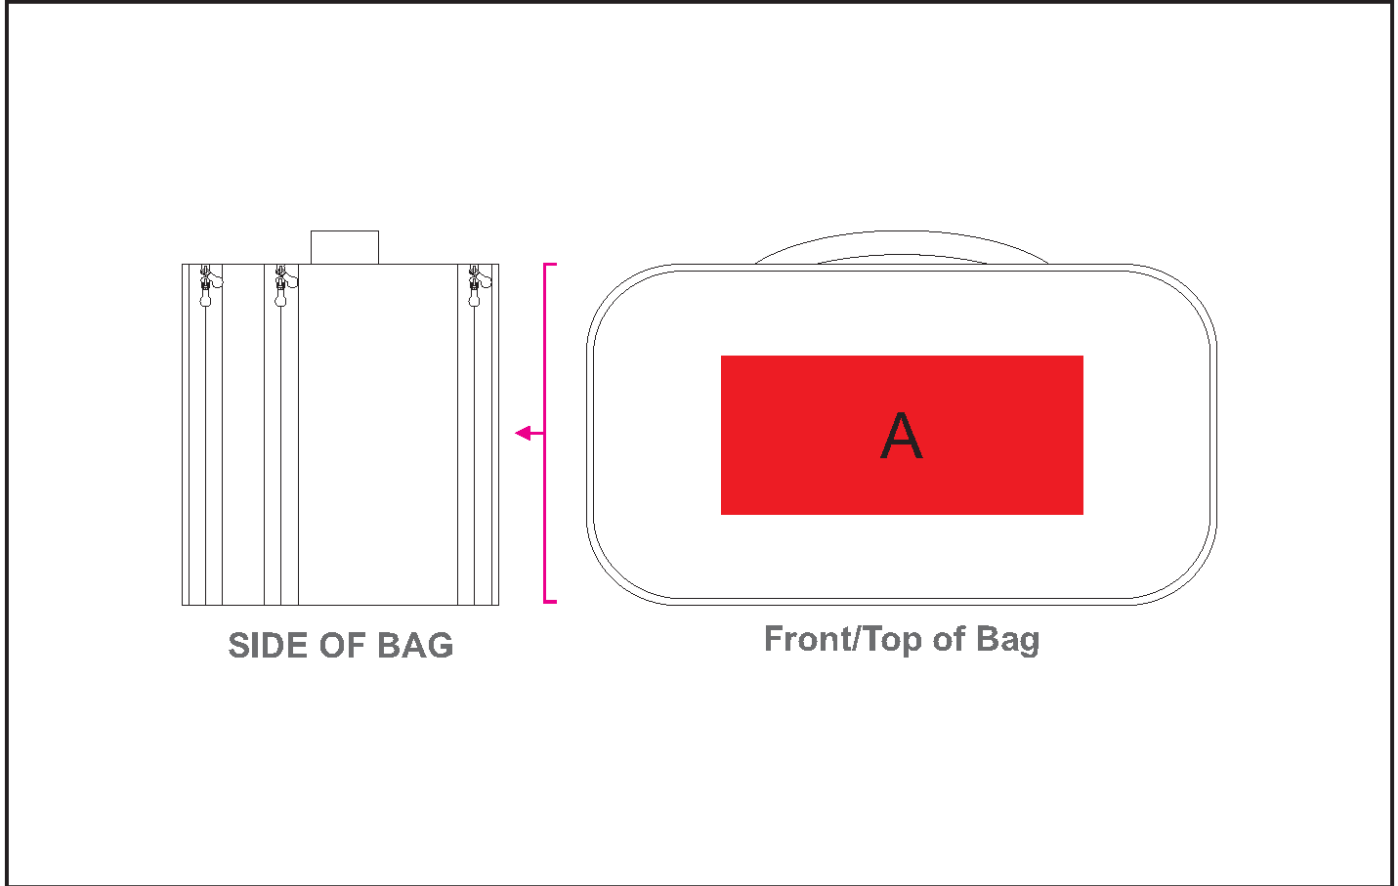

## Santa Monica Deluxe Toiletry Bag

SIDE OF BAG

Front/Top of Bag

#### **Position A**

1. Screen Print (SB)  
1 Colour  
Size: 130mm wide x 60mm high